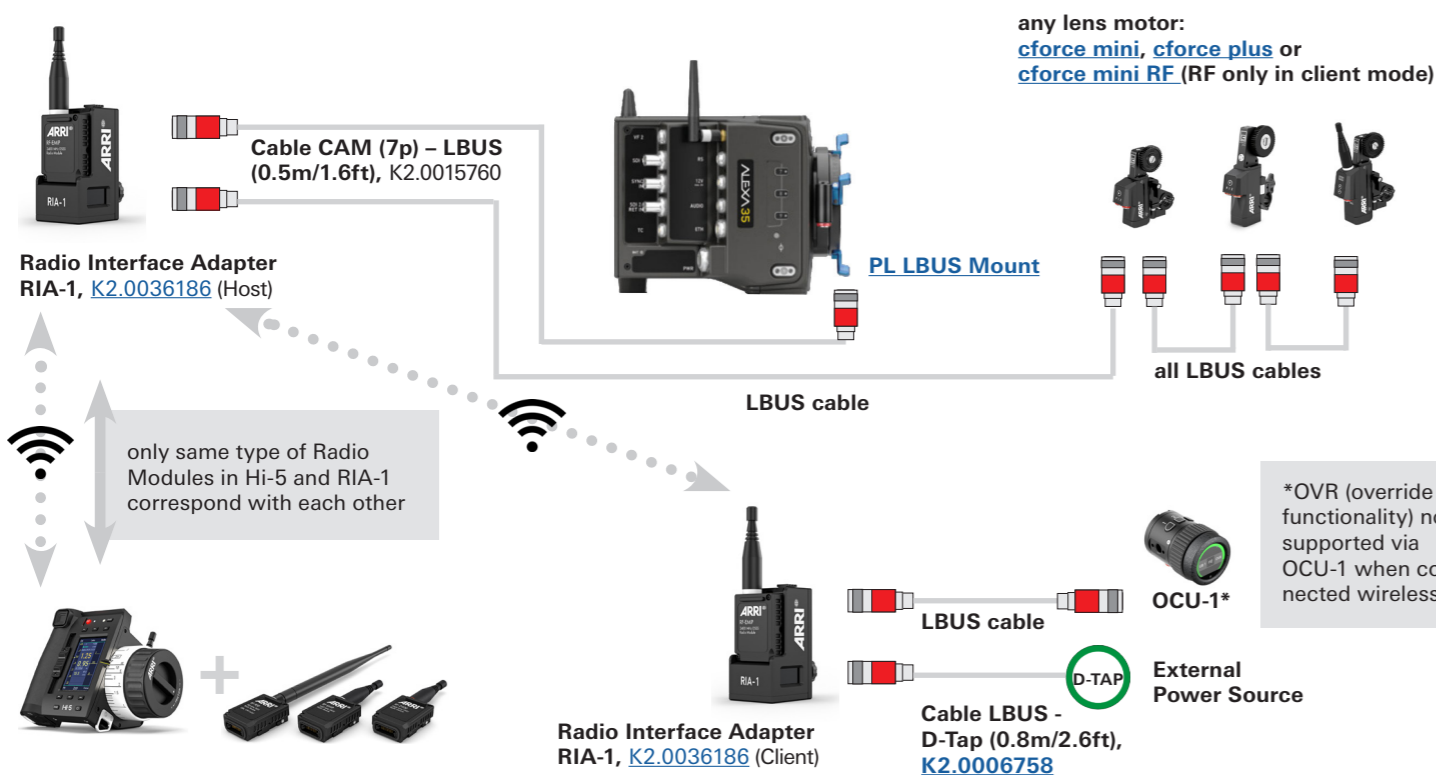

Hi-5 and RIA-1 - Sample Configurations ALEXA 35

Configuration Overview | 4.2.5 / 2022.08

ALEXA 35 with OCU-1

ALEXA 35 with RIA-1 & UDM-1

ALEXA 35 with RIA-1 as Host & Client

ALEXA 35 with RIA-1 as Host & Client