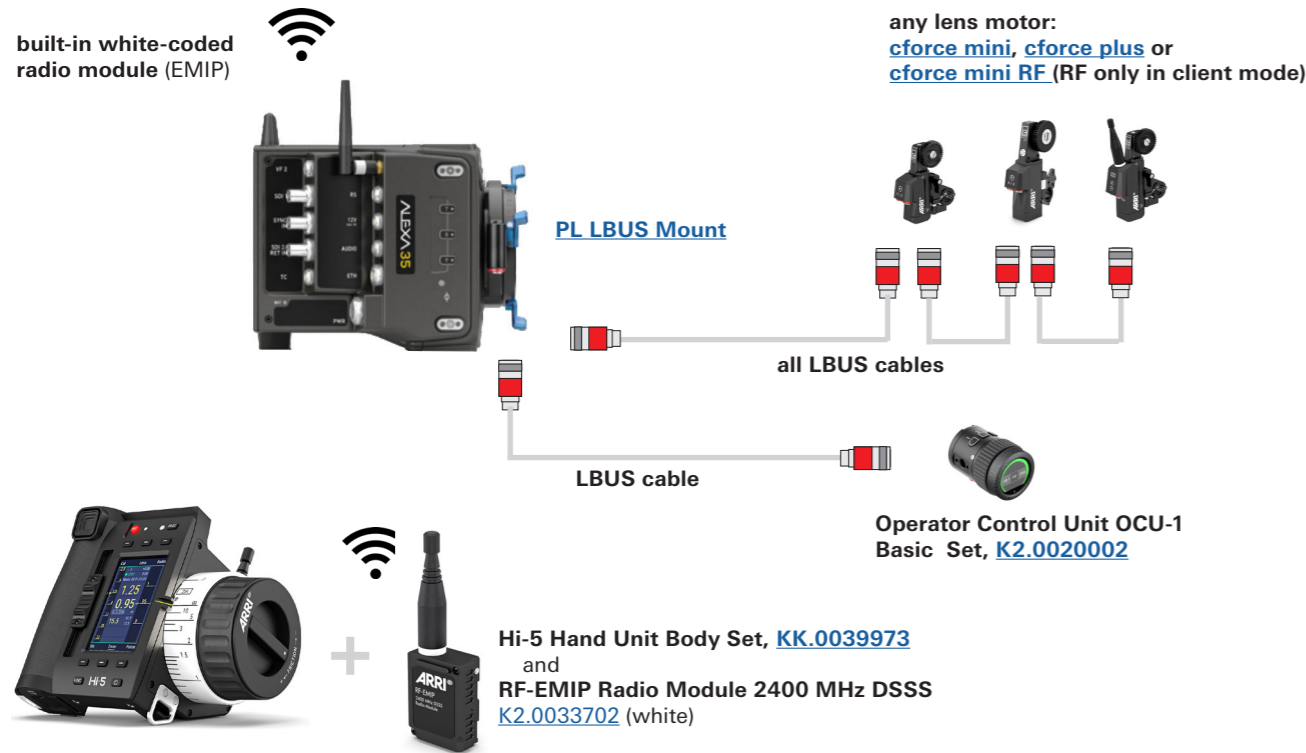

Hi-5 and RIA-1 - Sample Configurations ALEXA 35

Configuration Overview | 4.2.5 / 2022.08

ALEXA 35 with OCU-1

ALEXA 35 with RIA-1 & UDM-1

ALEXA 35 with RIA-1 as Host & Client

ALEXA 35 with RIA-1 as Host & Client