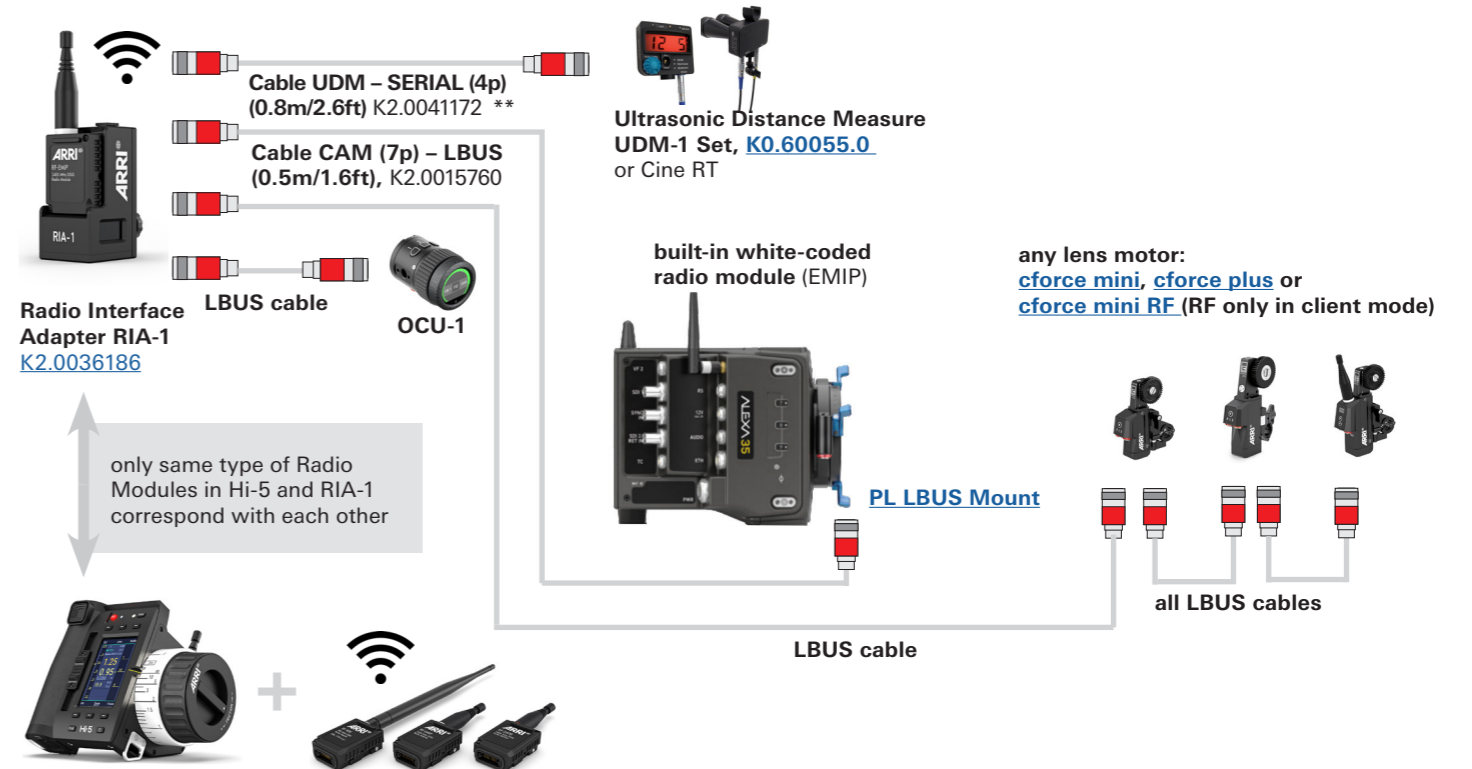

Hi-5 and RIA-1 - Sample Configurations ALEXA 35

Configuration Overview | 4.2.5 / 2022.08

ALEXA 35 with OCU-1

ALEXA 35 with RIA-1 & UDM-1

ALEXA 35 with RIA-1 as Host & Client

ALEXA 35 with RIA-1 as Host & Client